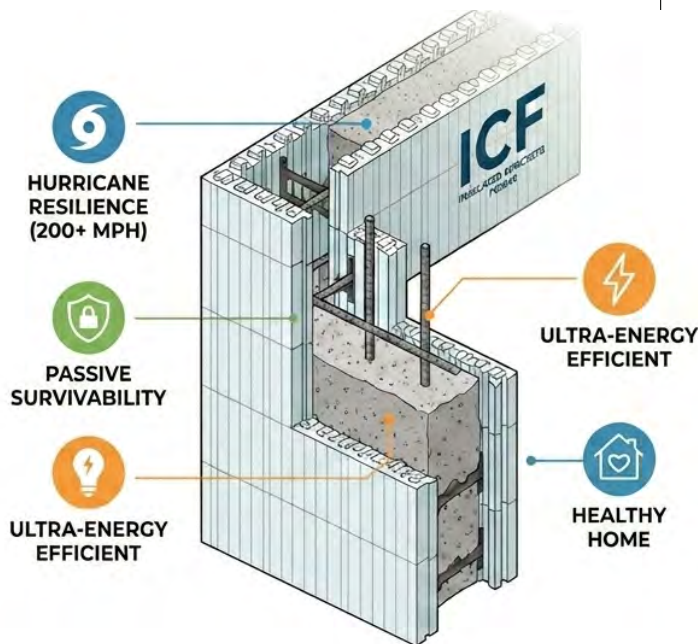

Hurricane, tornado, fire can destroy your home, but not this ICF Family Fortress Cottage in your own back yard!

Lic#:CGC1537755

Build Your Family Fortress Cottage on Your Property

www.FloridaGreenConstruction.com

386-585-5976

Family Fortress Cottage in Your Backyard

Stay Safe in Your ICF Cottage with comfort and peace of mind during a natural disaster.

KEY FEATURES

- Aging-in-Place & Wheelchair Accessible
- Full Bathroom & Zero Entry Shower

SPECIFICATIONS

- 200+ MPH Hurricane Proof
- 3000 PSI Steel-Reinforced 6" Thick Concrete Walls with 2.5" Dual-Sided High-Density Polystyrene Insulation
- 9' High Ceilings
- Insulated Wind Mitigated Roof
- Impact Resistant Window
- Climate-Controlled A/C
- Insulated Fire Resistant Door